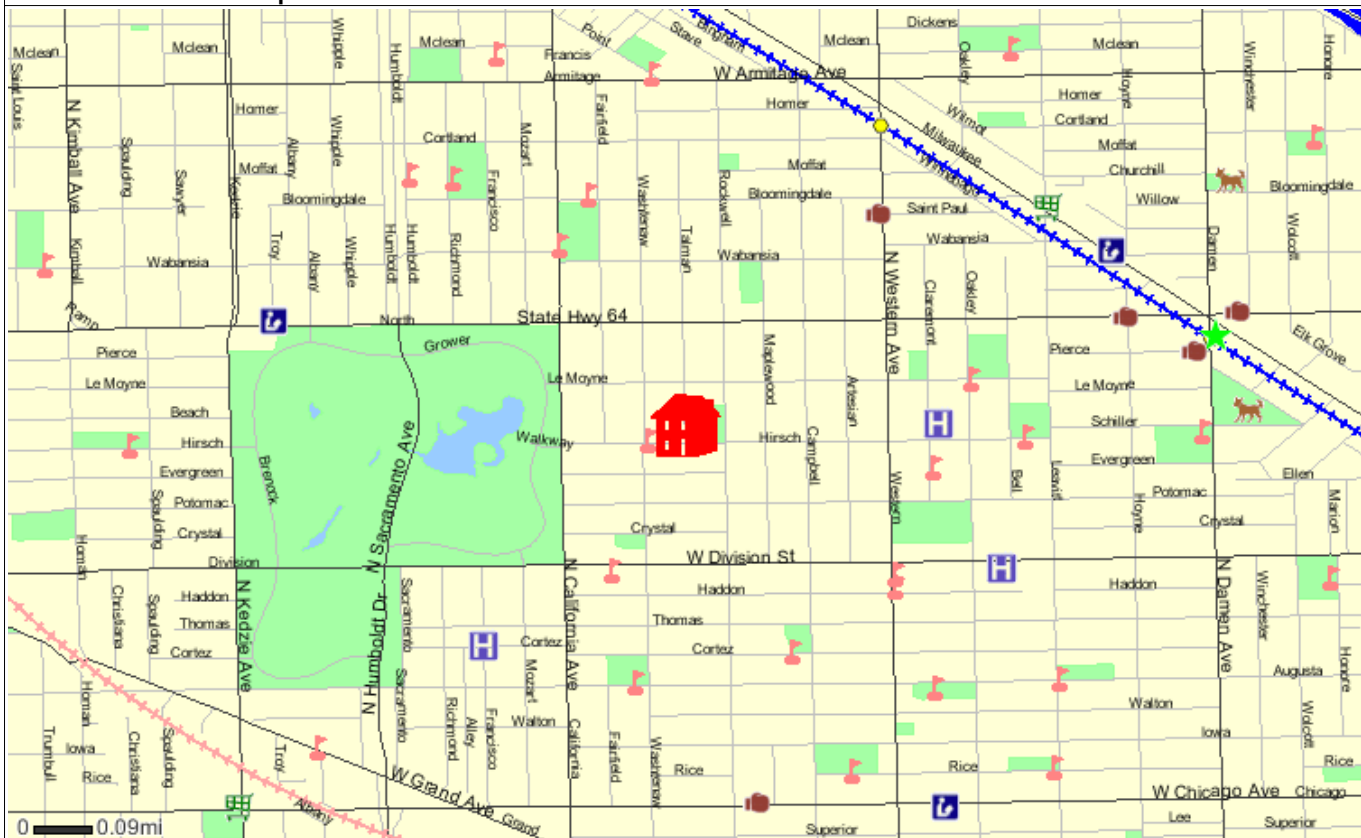

Home-Turf Report for 1422 N Talman Ave 60622

Prepared by: Nancy Gaspadarek // The Habitat Company // (773) 259-9353

©Home-Turf Marketing Systems, L.L.C. // Visit www.HomeTurfOnline.com or call 1-800-388-3189.

City Ward#: 26

Alderman: Billy Ocasio
3236 W Division St, 60651, 773-276-4629

Nearest Public High Schools:

Clemente Achievement Academy Hs, 1147 N Western Ave, .4mi.
Clemente Acad. Hs, 1147 N Western Av, .5mi.

Nearest Private High Schools:

Puerto Rican H S, 2739 W Division St, .3mi.
Josephinum Acd., 1501 N Oakley Blvd, .5mi.
Holy Trinity High, 1443 W Division St, 1.5mi.

Nearest Public Elementary Schools:

Von Humboldt Elem., 2620 W Hirsch St, .0mi.
Roque De Duprey, 1405 N Washtenaw Av, .1mi.

Nearest Private Elementary Schools:

Lutheran Day Nursery, 1802 N Fairfield Ave, .5mi.
St Helen, 2347 W Augusta Blvd, .7mi.

Nearest Daycare Centers:

A-Karrasel Child Care Centers, 3416 W Fullerton Ave, 1.6mi.
Kinder Care, 1733 N. Marcey St., 2.0mi.
A-Karrasel Child Care Centers, 3030 N Kedzie Ave, 2.1mi.

Nearest Public Library:

Humboldt Park, 1605 N Troy St, 312-744-2244, .7mi.

Nearest Hospital:

St. Elizabeth's, 1431 N Claremont Ave, .4mi.

Nearest Major Grocery Stores:

Aldi, 1767 N Milwaukee Ave, .7mi.
Aldi, 800 N Kedzie Ave, 1.1mi.
Jewel, 1341 N Paulina St, 1.3mi.

Nearest Movie Theaters:

AMC City North 14, 2600 N Western Ave, 773-394-1600, 1.5mi.
Webster Place 11, 1471 W Webster Ave, 773-327-3100, 1.7mi.

Nearest Health Clubs:

Ladies Workout Express, 1722 N. Western Ave., .5mi.
Buck Town Fitness Club, 2100 W North Ave, .7mi.

Nearest Starbucks:

1588 N Milwaukee Ave, .8mi.

Nearest CTA Station:

Western, Blue Line (O'Hare), .7mi.

Nearest Metra Station: Western, 1.3mi.

Nearest Fire Station: .4mi.

- Starbucks
- Health Club
- Dog Park
- Day Care
- Major Grocery
- Library
- Hospital
- Post Office
- Theater
- Fire Station
- School
- CTA Station
- Metra Station
- City Park

Home-Turf Marketing Systems L.L.C. and the users of Home-Turf assume no responsibility for any loss or impact resulting from the use of this information. No representations are made regarding the accuracy of the information provided. All data is subject to change and should be verified with local sources.