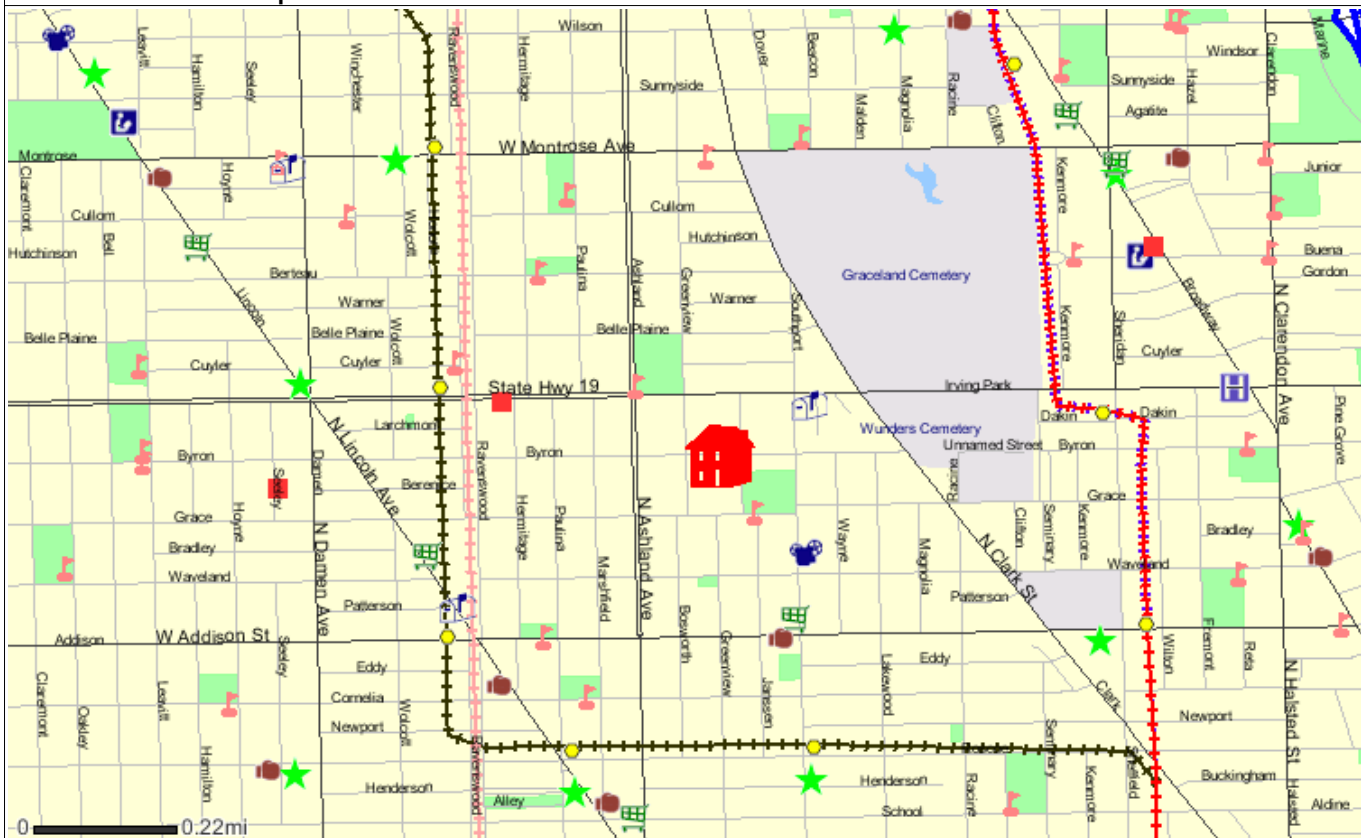

Home-Turf Report for 3920 N Greenview Ave 60613

Prepared by: Nancy Gaspadarek // The Habitat Company // (773) 259-9353

©Home-Turf Marketing Systems, L.L.C. // Visit www.HomeTurfOnline.com or call 1-800-388-3189.

City Ward#: 47

Alderman: Eugene C. Schuler
4237 N. Lincoln Ave., 60618, 773-348-8400

Nearest Public High Schools:

Lake View High, 4015 N Ashland Av, .1mi.
Uplift Community High School, 900 W Wilson Ave,
1.1mi.

Nearest Private High Schools:

Jane Addams, 1800 W Cuyler Ave, .4mi.
St Benedict High, 3900 N Leavitt St, .8mi.
Prologue, 640 W Irving Park Rd, 1.1mi.

Nearest Public Elementary Schools:

Blaine Elem., 1420 W Grace St, .2mi.
Courtenay Elem., 1726 W Berteau Av, .4mi.

Nearest Private Elementary Schools:

St Andrew, 1710 W Addison St, .5mi.
Pilgrim Lutheran, 4300 N Winchester Av, .7mi.

Nearest Daycare Centers:

Apple Tree Learning Center, 1733 W Irving Park Rd,
.3mi.
Concordia Child Care Center, 3855 N Seeley Ave, .6mi.
A Step Ahead Learning Center, 4208-20 N Broadway St,
.8mi.

Nearest Public Library:

Uptown, 929 W Buena Ave, 312-744-8400, .8mi.

Nearest Hospital:

Thorek Hospital, 850 W Irving Park Rd, .9mi.

Nearest Major Grocery Stores:

Jewel, 3630 N Southport Ave, .4mi.
Trader Joe's, 3745 N Lincoln Ave, .5mi.
Whole Foods, 3300 N Ashland Ave, .8mi.

Nearest Movie Theaters:

Music Box, 3733 N Southport Ave, 773-871-6604, .3mi.
Brew and View, 3145 N Sheffield Ave, 312-618-8439,
1.2mi.

Nearest Health Clubs:

Curves, 1409 W Addison, .5mi.
Know No Limits, 3530 N Lincoln Ave, .6mi.

Nearest Starbucks:

4015 N Lincoln Ave, .6mi.

Nearest CTA Station:

Irving Park, Brown Line, .4mi.

Nearest Metra Station:

Ravenswood, 1.1mi.

Nearest Fire Station: .6mi.

- Starbucks
- Health Club
- Dog Park
- Day Care
- Major Grocery
- Library
- Hospital
- Post Office
- Theater
- Police Station
- Fire Station
- School
- CTA Station
- Metra Station
- City Park

Home-Turf Marketing Systems L.L.C. and the users of Home-Turf assume no responsibility for any loss or impact resulting from the use of this information. No representations are made regarding the accuracy of the information provided. All data is subject to change and should be verified with local sources.