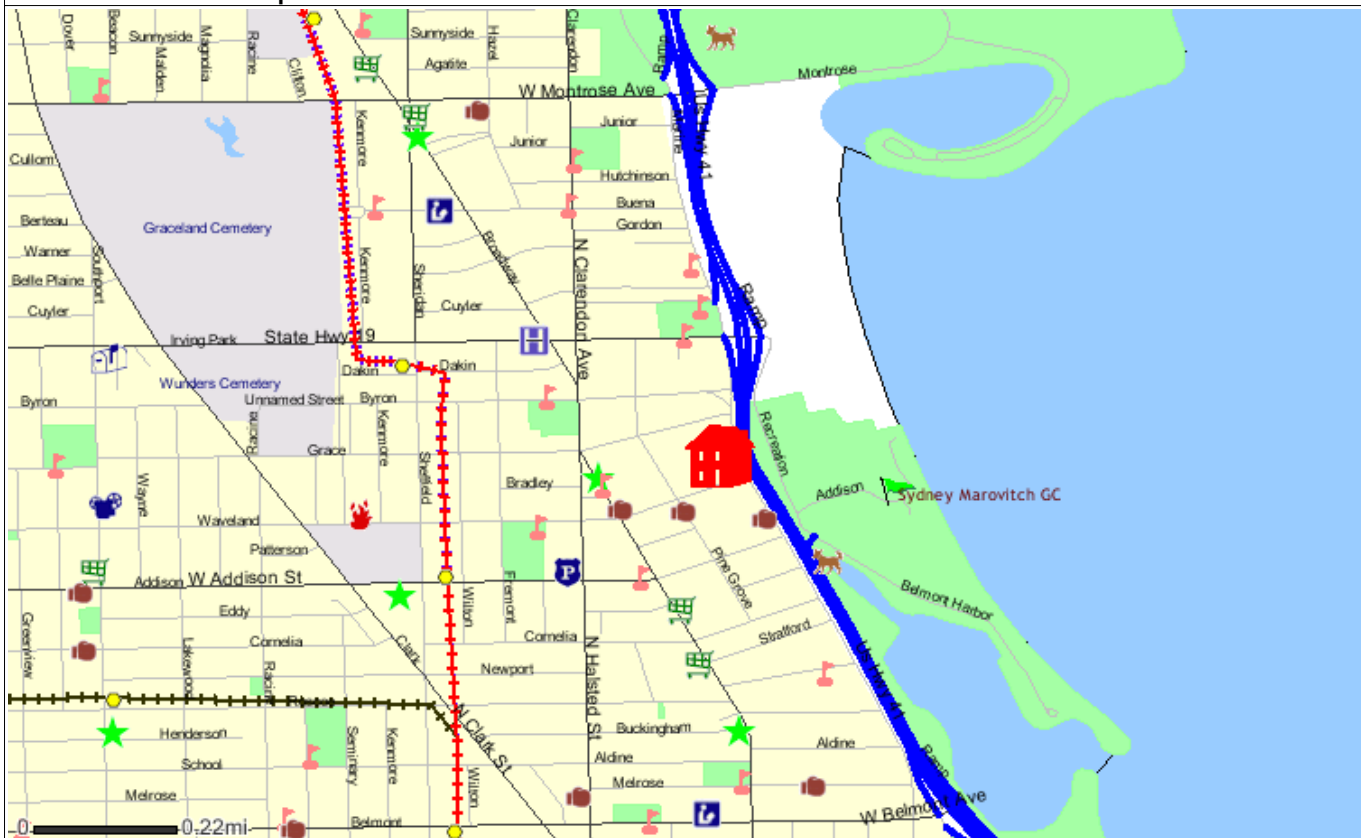

Home-Turf Report for 663 W Grace St 60613

Prepared by: Nancy Gaspaderek // The Habitat Company // (773) 259-9353

©Home-Turf Marketing Systems, L.L.C. // Visit www.HomeTurfOnline.com or call 1-800-388-3189.

City Ward#: 46

Alderman: Helen Shiller
4544 N. Broadway Ave., 60640, 773-878-4646

Nearest Public High Schools:

Lake View High, 4015 N Ashland Av, 1.2mi.
Lane Technical High, 2501 W Addison St, 2.3mi.

Nearest Private High Schools:

Prologue, 640 W Irving Park Rd, .2mi.
The Chicago Sudbury, Po Box 577737, 1.0mi.
Jane Addams, 1800 W Cuyler Ave, 1.5mi.

Nearest Public Elementary Schools:

Greeley Elem., 832 W Sheridan Rd, .2mi.
Lemoyne Elem., 851 W Waveland Av, .3mi.

Nearest Private Elementary Schools:

Bernard Emet Day, 3751 N Broadway St, .2mi.
Lycee Francais, 613 W Bittersweet Pl, .2mi.

Nearest Daycare Centers:

Kinder Care, 1733 N. Marcey St., 2.7mi.
Lake Shore Preparatory School, 300 W Hill St, 3.5mi.
ABC Nursery School, 3855 N. Elston, 3.6mi.

Nearest Public Library:

Uptown, 929 W Buena Ave, 312-744-8400, .6mi.

Nearest Hospital:

Thorek Hospital, 850 W Irving Park Rd, .3mi.

Nearest Major Grocery Stores:

Jewel, 3531 N Broadway St, .4mi.
Treasure Island, 3460 N Broadway St, .5mi.
Jewel, 4355 N Sheridan Rd, .8mi.

Nearest Movie Theaters:

Music Box, 3733 N Southport Ave, 773-871-6604, .9mi.
Brew & View, 3145 N Sheffield Ave, 312-618-8439, 1.0mi.

Nearest Health Clubs:

Lakeview Multiplex, 3657 N Pine Grove Ave, .2mi.
Quads Gym, 3727 N Broadway St, .2mi.

Nearest Starbucks:

3845 N Broadway St, .2mi.

Nearest CTA Station:

Sheridan, Red Line, .5mi.

Nearest Metra Station:

Ravenswood, 1.8mi.
Nearest Fire Station: .5mi.

- Starbucks
- Health Club
- Dog Park
- Day Care
- Major Grocery
- Library
- Hospital
- Post Office
- Theater
- Police Station
- Fire Station
- School
- CTA Station
- Metra Station
- City Park

Home-Turf Marketing Systems L.L.C. and the users of Home-Turf assume no responsibility for any loss or impact resulting from the use of this information. No representations are made regarding the accuracy of the information provided. All data is subject to change and should be verified with local sources.