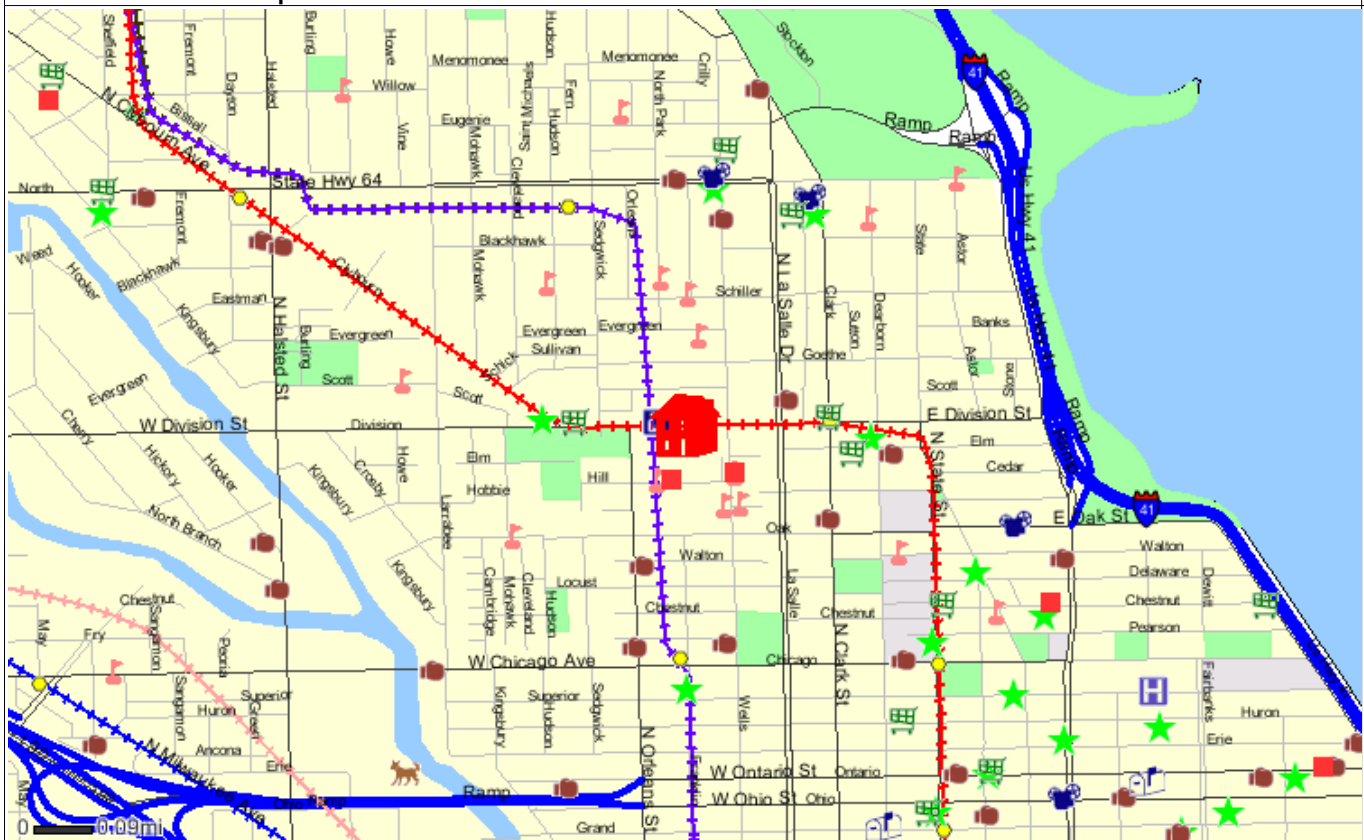

Home-Turf Report for 230 W Division St 60610

Prepared by: Nancy Gaspadarek // The Habitat Company // (773) 259-9353

©Home-Turf Marketing Systems, L.L.C. // Visit www.HomeTurfOnline.com or call 1-800-388-3189.

City Ward#: 27

Alderman: Walter Burnett Jr.
1463 W Chicago Ave, 60622, 312-432-1995

Nearest Public High Schools:

Payton Prep HS, 1034 N Wells St, .2mi.
Lincoln Park High, 2001 N Orchard St, 1.1mi.

Nearest Private High Schools:

Quigley Seminary, 103 E Chestnut St, .6mi.
Latin School Of Chicago Upper, 59 W North Blvd, .7mi.
Chicago Acad. For The Arts, 1010 W Chicago, 1.0mi.

Nearest Public Elementary Schools:

Salazar Elem., 160 W Wendell St, .2mi.
Franklin Elem., 225 W Evergreen Av, .2mi.

Nearest Private Elementary Schools:

Lake Shore Prep, 300 W Hill St, .1mi.
Cornerstone Acad., 1111 N Wells St 4th, .1mi.

Nearest Daycare Centers:

Lake Shore Preparatory School, 300 W Hill St, .1mi.
Childtime Learning Centers, 1111 N Wells St, .1mi.
Bright Horizons, 126 E Chestnut St, .7mi.

Nearest Public Library:

Near North, 310 W Division St, 312-744-0991, .0mi.

Nearest Hospital:

Northwestern, 250 E Superior St, .9mi.

Nearest Major Grocery Stores:

Dominick's, 424 W Division St, .2mi.
Jewel, 1210 N. Clark St, .2mi.
Treasure Island, 75 W Elm St, .3mi.

Nearest Movie Theaters:

Village Theatre, 1548 N Clark St, 312-642-2403, .5mi.
Pipers Alley 4, 1608 N Wells St, 312-642-7500, .5mi.

Nearest Health Clubs:

Fit Plex, 1235 N La Salle Dr, .2mi.
Gold Coast Multiplex, 1030 N Clark St, .3mi.

Nearest Starbucks:

1229 N Clybourn Ave, .2mi.

Nearest CTA Station:

Clark/Division, Red Line, .2mi.

Nearest Metra Station: Northwest Station, 1.5mi.

Nearest Fire Station: .4mi.

- Starbucks
- Health Club
- Dog Park
- Day Care
- Major Grocery
- Library
- Hospital
- Post Office
- Theater
- Fire Station
- School
- CTA Station
- Metra Station
- City Park

Home-Turf Marketing Systems L.L.C. and the users of Home-Turf assume no responsibility for any loss or impact resulting from the use of this information. No representations are made regarding the accuracy of the information provided. All data is subject to change and should be verified with local sources.