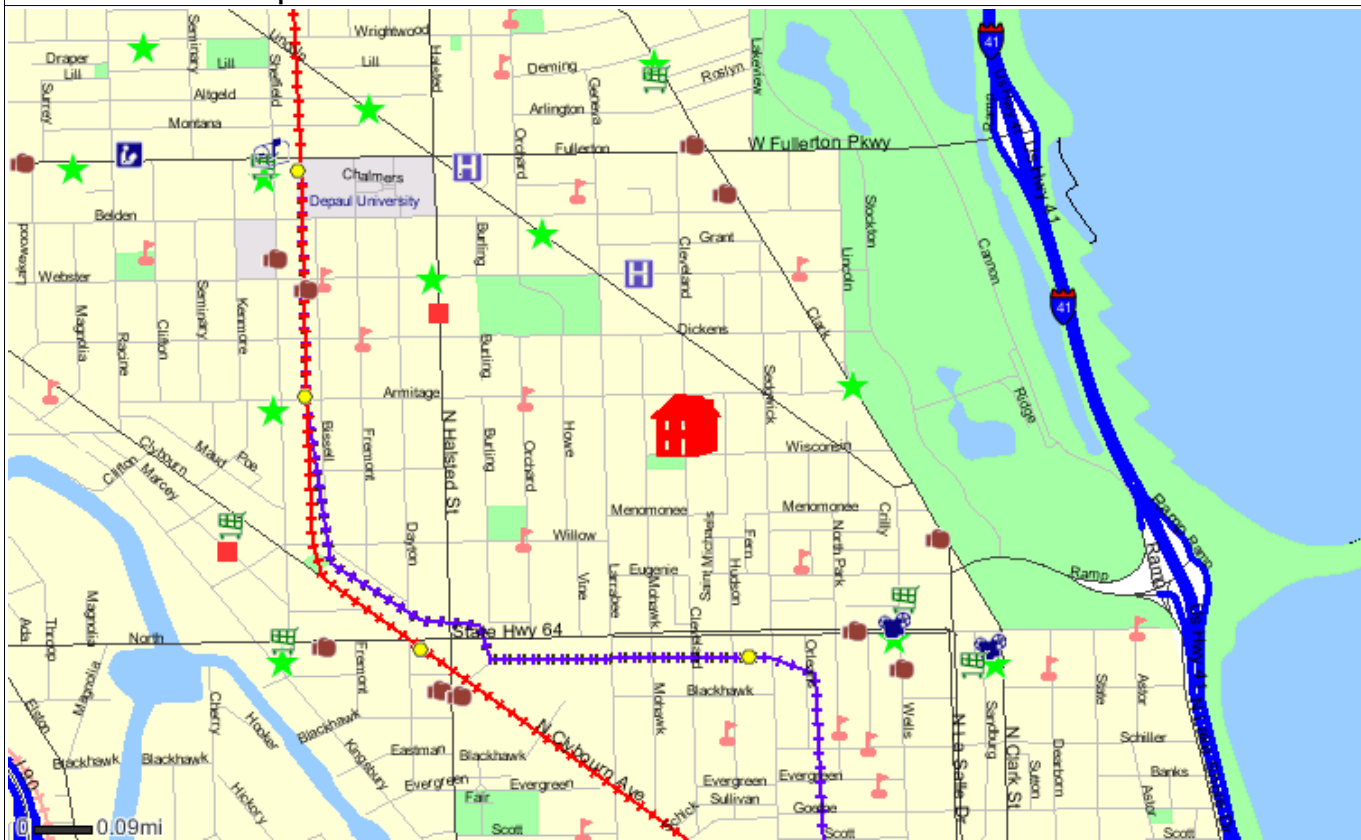

Home-Turf Report for 1907 N Cleveland Ave 60614

Prepared by: Nancy Gaspadarek // The Habitat Company // (773) 259-9353

©Home-Turf Marketing Systems, L.L.C. // Visit www.HomeTurfOnline.com or call 1-800-388-3189.

City Ward#: 43

Alderman: Vi Daley
735 W. Wrightwood Ave., 60614, 773-327-9111

Nearest Public High Schools:

Lincoln Park High, 2001 N Orchard St, .3mi.
Payton Prep HS, 1034 N Wells St, 1.2mi.

Nearest Private High Schools:

Francis Parker HS, 330 W Webster Ave, .4mi.
Latin School of Chicago Upper, 59 W North Blvd, .8mi.
Quigley Seminary, 103 E Chestnut St, 1.5mi.

Nearest Public Elementary Schools:

Lasalle Elem., 1734 N Orleans St, .3mi.
Newberry Elem., 700 W Willow St, .3mi.

Nearest Private Elementary Schools:

Francis Parker, 330 W Webster Ave, .4mi.
St James Lutheran, 2101 N Fremont, .5mi.

Nearest Daycare Centers:

St. Vincent DePaul Center, 2145 N Halsted St, .4mi.
Kinder Care, 1733 N. Marcey St., .8mi.
Lake Shore Preparatory School, 300 W Hill St, 1.1mi.

Nearest Public Library:

Near North, 310 W Division St, 312-744-0991, 1.0mi.

Nearest Hospital:

Lincoln Park Hospital, 550 W Webster Ave, .3mi.

Nearest Major Grocery Stores:

Treasure Island, 1639 N Wells St, .5mi.
Potash Brothers, 1525 N Sandburg Ter, .7mi.
Lincoln Park Market, 2500 N Clark St, .7mi.

Nearest Movie Theaters:

Pipers Alley 4, 1608 N Wells St, 312-642-7500, .5mi.
Village Theatre, 1548 N Clark St, 312-642-2403, .7mi.

Nearest Health Clubs:

Equinox, 1750 N Clark St, .5mi.
Lincoln Park Barbell, 2342 N Clark St, .5mi.

Nearest Starbucks:

2063 N Clark St, .3mi.

Nearest CTA Station:

Sedgwick, Brown, Purple (Express), .5mi.

Nearest Metra Station:

Clybourn, 1.4mi.

Nearest Fire Station:

.2mi.

- Starbucks
- Health Club
- Dog Park
- Day Care
- Major Grocery
- Library
- Hospital
- Post Office
- Theater
- Fire Station
- School
- CTA Station
- Metra Station
- City Park

Home-Turf Marketing Systems L.L.C. and the users of Home-Turf assume no responsibility for any loss or impact resulting from the use of this information. No representations are made regarding the accuracy of the information provided. All data is subject to change and should be verified with local sources.