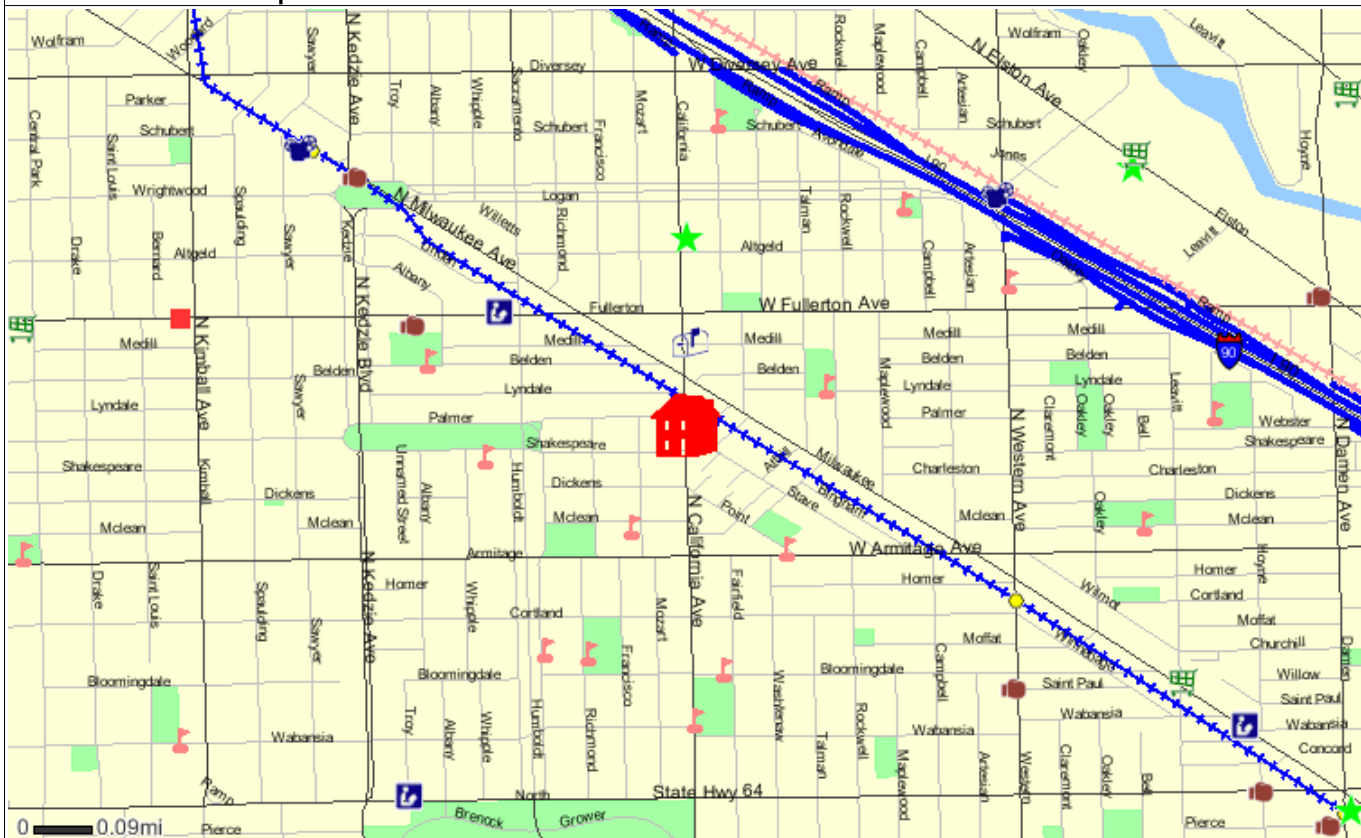

Home-Turf Report for 2161 N California Ave 60647

Prepared by: Nancy Gaspadarek // The Habitat Company // (773) 259-9353

©Home-Turf Marketing Systems, L.L.C. // Visit www.HomeTurfOnline.com or call 1-800-388-3189.

City Ward#: 1

Alderman: Manuel Flores
2058 N. Western Avenue, 60647, 773-278-0101

Nearest Public High Schools:

Ramirez Computer Hs, 2435 N Western Av, .6mi.
Clemente Achievement Academy Hs, 1147 N Western Ave, 1.4mi.

Nearest Private High Schools:

Josephinum Acd., 1501 N Oakley Blvd, 1.1mi.
Puerto Rican H S, 2739 W Division St, 1.3mi.
Gordon Tech High, 3633 N California Av, 1.8mi.

Nearest Public Elementary Schools:

Goethe Elem., 2236 N Rockwell St, .2mi.
Chase Elem., 2021 N Point St, .3mi.

Nearest Private Elementary Schools:

Salem Christian, 2845 W Mclean Ave, .2mi.
St Sylvester, 3027 W Palmer Square, .3mi.

Nearest Daycare Centers:

A-Karrasel Child Care Centers, 3416 W Fullerton Ave, .8mi.
A-Karrasel Child Care Centers, 3030 N Kedzie Ave, 1.2mi.
A-Caring World Inc, 4310 W Fullerton Ave, 1.9mi.

Nearest Public Library:

Logan Square, 3030 W Fullerton Ave, 312-744-5295, .4mi.

Nearest Hospital:

St. Elizabeth's, 1431 N Claremont Ave, 1.2mi.

Nearest Major Grocery Stores:

Strack & Van Til, 2627 N Elston Ave, .9mi.
Aldi, 1767 N Milwaukee Ave, .9mi.
Tony's Finer Foods, 3607 W Fullerton Ave, 1.0mi.

Nearest Movie Theaters:

AMC City North 14, 2600 N Western Ave, 773-394-1600, .7mi.
Logan Theatre, 2646 N Milwaukee Ave, 773-252-0628, .8mi.

Nearest Health Clubs:

Curves, 3143 W Fullerton Ave, .5mi.
Cheetah Gym, N Milwaukee Ave AT N Kedzie Ave, .7mi.

Nearest Starbucks:

2543 N California Ave, .4mi.

Nearest CTA Station:

California, Blue Line (O'Hare), .0mi.

Nearest Metra Station:

Clybourn, 1.5mi.

Nearest Fire Station:

.0mi.

- Starbucks
- Health Club
- Dog Park
- Day Care
- Major Grocery
- Library
- Hospital
- Post Office
- Theater
- Fire Station
- School
- CTA Station
- Metra Station
- City Park

Home-Turf Marketing Systems L.L.C. and the users of Home-Turf assume no responsibility for any loss or impact resulting from the use of this information. No representations are made regarding the accuracy of the information provided. All data is subject to change and should be verified with local sources.