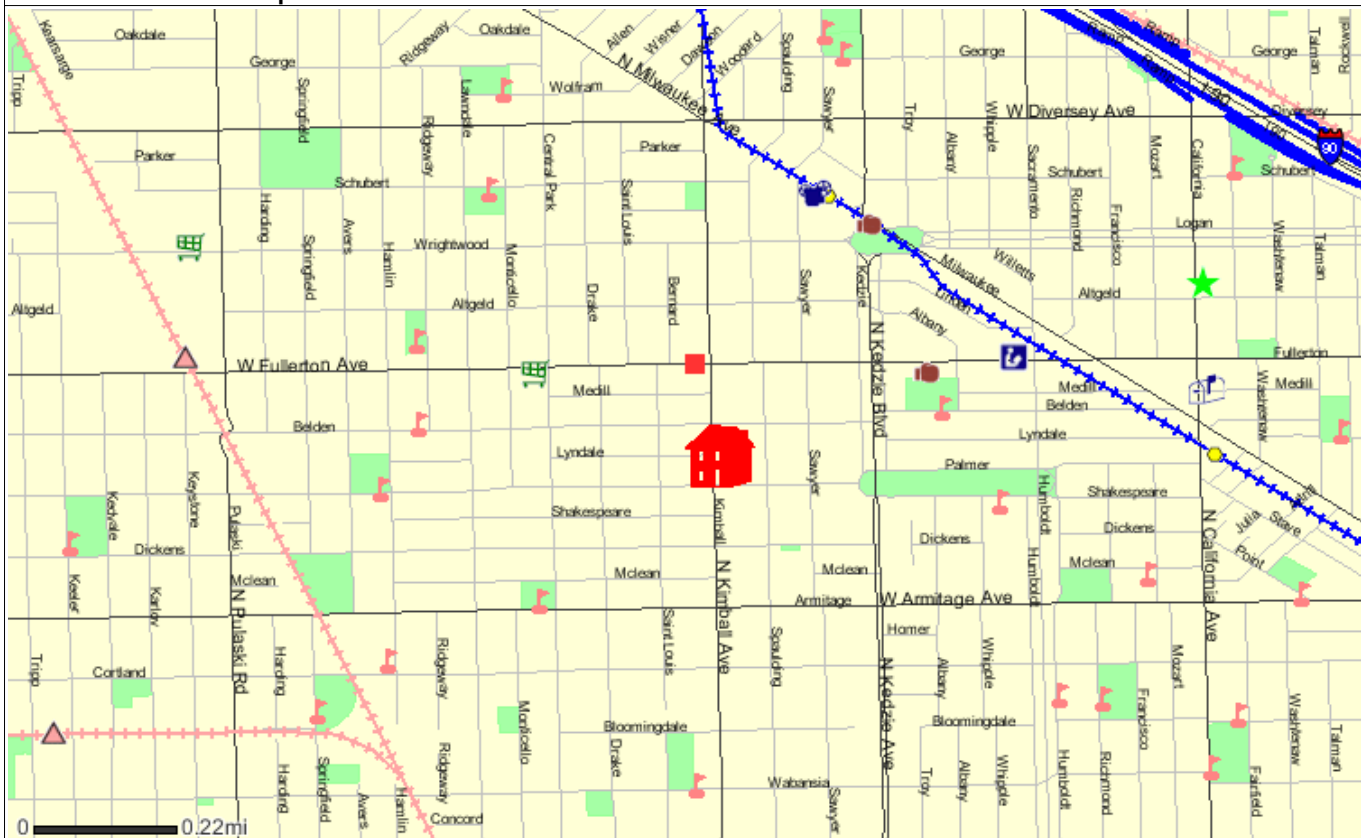

Home-Turf Report for 3408 W Belden Ave 60647

Prepared by: Nancy Gaspadarek // The Habitat Company // (773) 259-9353

©Home-Turf Marketing Systems, L.L.C. // Visit www.HomeTurfOnline.com or call 1-800-388-3189.

City Ward#: 26

Alderman: Billy Ocasio
3236 W Division St, 60651, 773-276-4629

Nearest Public High Schools:

Kelvyn Park High, 4343 W Wrightwood Av, 1.2mi.
Ramirez Computer Hs, 2435 N Western Av, 1.3mi.

Nearest Private High Schools:

Puerto Rican H S, 2739 W Division St, 1.7mi.
Josephinum Ac., 1501 N Oakley Blvd, 1.8mi.
Gordon Tech High, 3633 N California Av, 1.9mi.

Nearest Public Elementary Schools:

Darwin Elem., 3116 W Belden Av, .4mi.
Funston Elem., 2010 N Central Park, .4mi.

Nearest Private Elementary Schools:

Jehovah Lutheran, 3740 W Belden Ave, .4mi.
Our Lady Of Grace, 2446 N Ridgeway Ave, .4mi.

Nearest Daycare Centers:

A-Karrasel Child Care Centers, 3416 W Fullerton Ave, .1mi.
A-Karrasel Child Care Centers, 3030 N Kedzie Ave, 1.0mi.
A-Caring World Inc, 4310 W Fullerton Ave, 1.1mi.

Nearest Public Library:

Logan Square, 3030 W Fullerton Ave, 312-744-5295, .5mi.

Nearest Hospital:

Norwegian American, 1044 N Francisco Ave, 1.7mi.

Nearest Major Grocery Stores:

Tony's Finer Foods, 3607 W Fullerton Ave, .3mi.
Aldi, 4030 W Wrightwood Ave, .8mi.
Dominick's, 3300 W Belmont Ave, 1.2mi.

Nearest Movie Theaters:

Logan Theatre, 2646 N Milwaukee Ave, 773-252-0628, .5mi.
AMC City North 14, 2600 N Western Ave, 773-394-1600, 1.3mi.

Nearest Health Clubs:

Curves, 3143 W Fullerton Ave, .4mi.
Cheetah Gym, N Milwaukee Ave AT N Kedzie Ave, .5mi.

Nearest Starbucks:

2543 N California Ave, .9mi.

Nearest CTA Station:

Logan Square, Blue Line, .5mi.

Nearest Metra Station:

Healy, .8mi.

Nearest Fire Station:

.8mi.

- Starbucks
- Health Club
- Dog Park
- Day Care
- Major Grocery
- Library
- Hospital
- Post Office
- Theater
- Police Station
- Fire Station
- School
- CTA Station
- Metra Station
- City Park

Home-Turf Marketing Systems L.L.C. and the users of Home-Turf assume no responsibility for any loss or impact resulting from the use of this information. No representations are made regarding the accuracy of the information provided. All data is subject to change and should be verified with local sources.