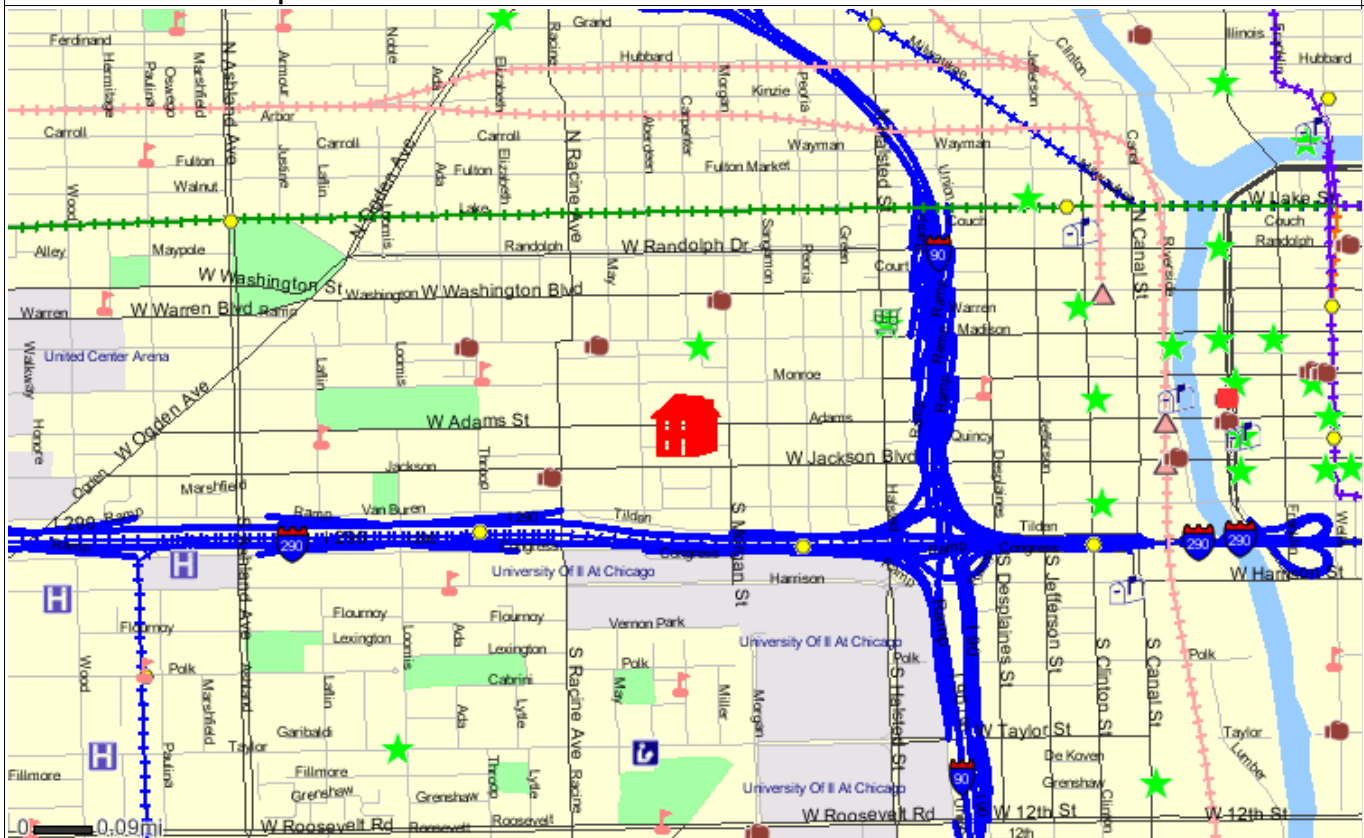

Home-Turf Report for 1040 W Adams St 60607

Prepared by: Nancy Gaspadarek // The Habitat Company // (773) 259-9353

©Home-Turf Marketing Systems, L.L.C. // Visit www.HomeTurfOnline.com or call 1-800-388-3189.

City Ward#: 2

Alderman: Madeline L. Haithcock
449 E. 35th St., 60616, 773-924-0014

Nearest Public High Schools:

Linc Alternative High, 125 S Clark St Fl 15, 1.2mi.
Best Practice High, 2040 W Adams St, 1.3mi.

Nearest Private High Schools:

St Ignatius College Prep, 1076 W Roosevelt Rd, .8mi.
Chicago Acad. For The Arts, 1010 W Chicago, 1.2mi.
West Town Acad., 2021 West Fulton Ave, 1.3mi.

Nearest Public Elementary Schools:

Skinner Elem., 111 S Throop St, .3mi.
Jackson, A Elem., 1340 W Harrison St, .5mi.

Nearest Private Elementary Schools:

Francis Xavier Warde, 120 S Desplaines, .5mi.
Rush Day, 1720 W Polk St, 1.0mi.

Nearest Daycare Centers:

Teddy Bear Day Care, 150 S Wacker Dr, .8mi.
Bright Horizons, 40 N Dearborn St, 1.2mi.
Early Learning Foundations, 1455 S Clark St, 1.5mi.

Nearest Public Library:

Theodore Roosevelt, 1101 W Taylor St, 312-746-5656,
.7mi.

Nearest Hospital:

Rush-Presbyterian, 1653 W Congress Pkwy, .8mi.

Nearest Major Grocery Stores:

Dominick's, 1 S Halsted St, .4mi.
Jewel, 1220 S Ashland Ave, 1.1mi.
Dominick's, 1340 S Canal St, 1.2mi.

Nearest Movie Theaters:

Gene Siskel Film Center, 164 S State St, 312-846-2800,
1.3mi.
Burnham Plaza, 826 S Wabash Ave, 312-554-9100, 1.5mi.

Nearest Health Clubs:

Curves, 1151 W Madison St, .2mi.
Pilates Studio Of Midwest, 1151 W Jackson Blvd, .2mi.

Nearest Starbucks:

1001 W Madison St, .2mi.

Nearest CTA Station:

UIC-Halsted, Blue Line, .3mi.

Nearest Metra Station:

Northwest Station, .7mi.

Nearest Fire Station:

.5mi.

- Starbucks
- Health Club
- Dog Park
- Day Care
- Major Grocery
- Library
- Hospital
- Post Office
- Theater
- Fire Station
- School
- CTA Station
- Metra Station
- City Park

Home-Turf Marketing Systems L.L.C. and the users of Home-Turf assume no responsibility for any loss or impact resulting from the use of this information. No representations are made regarding the accuracy of the information provided. All data is subject to change and should be verified with local sources.